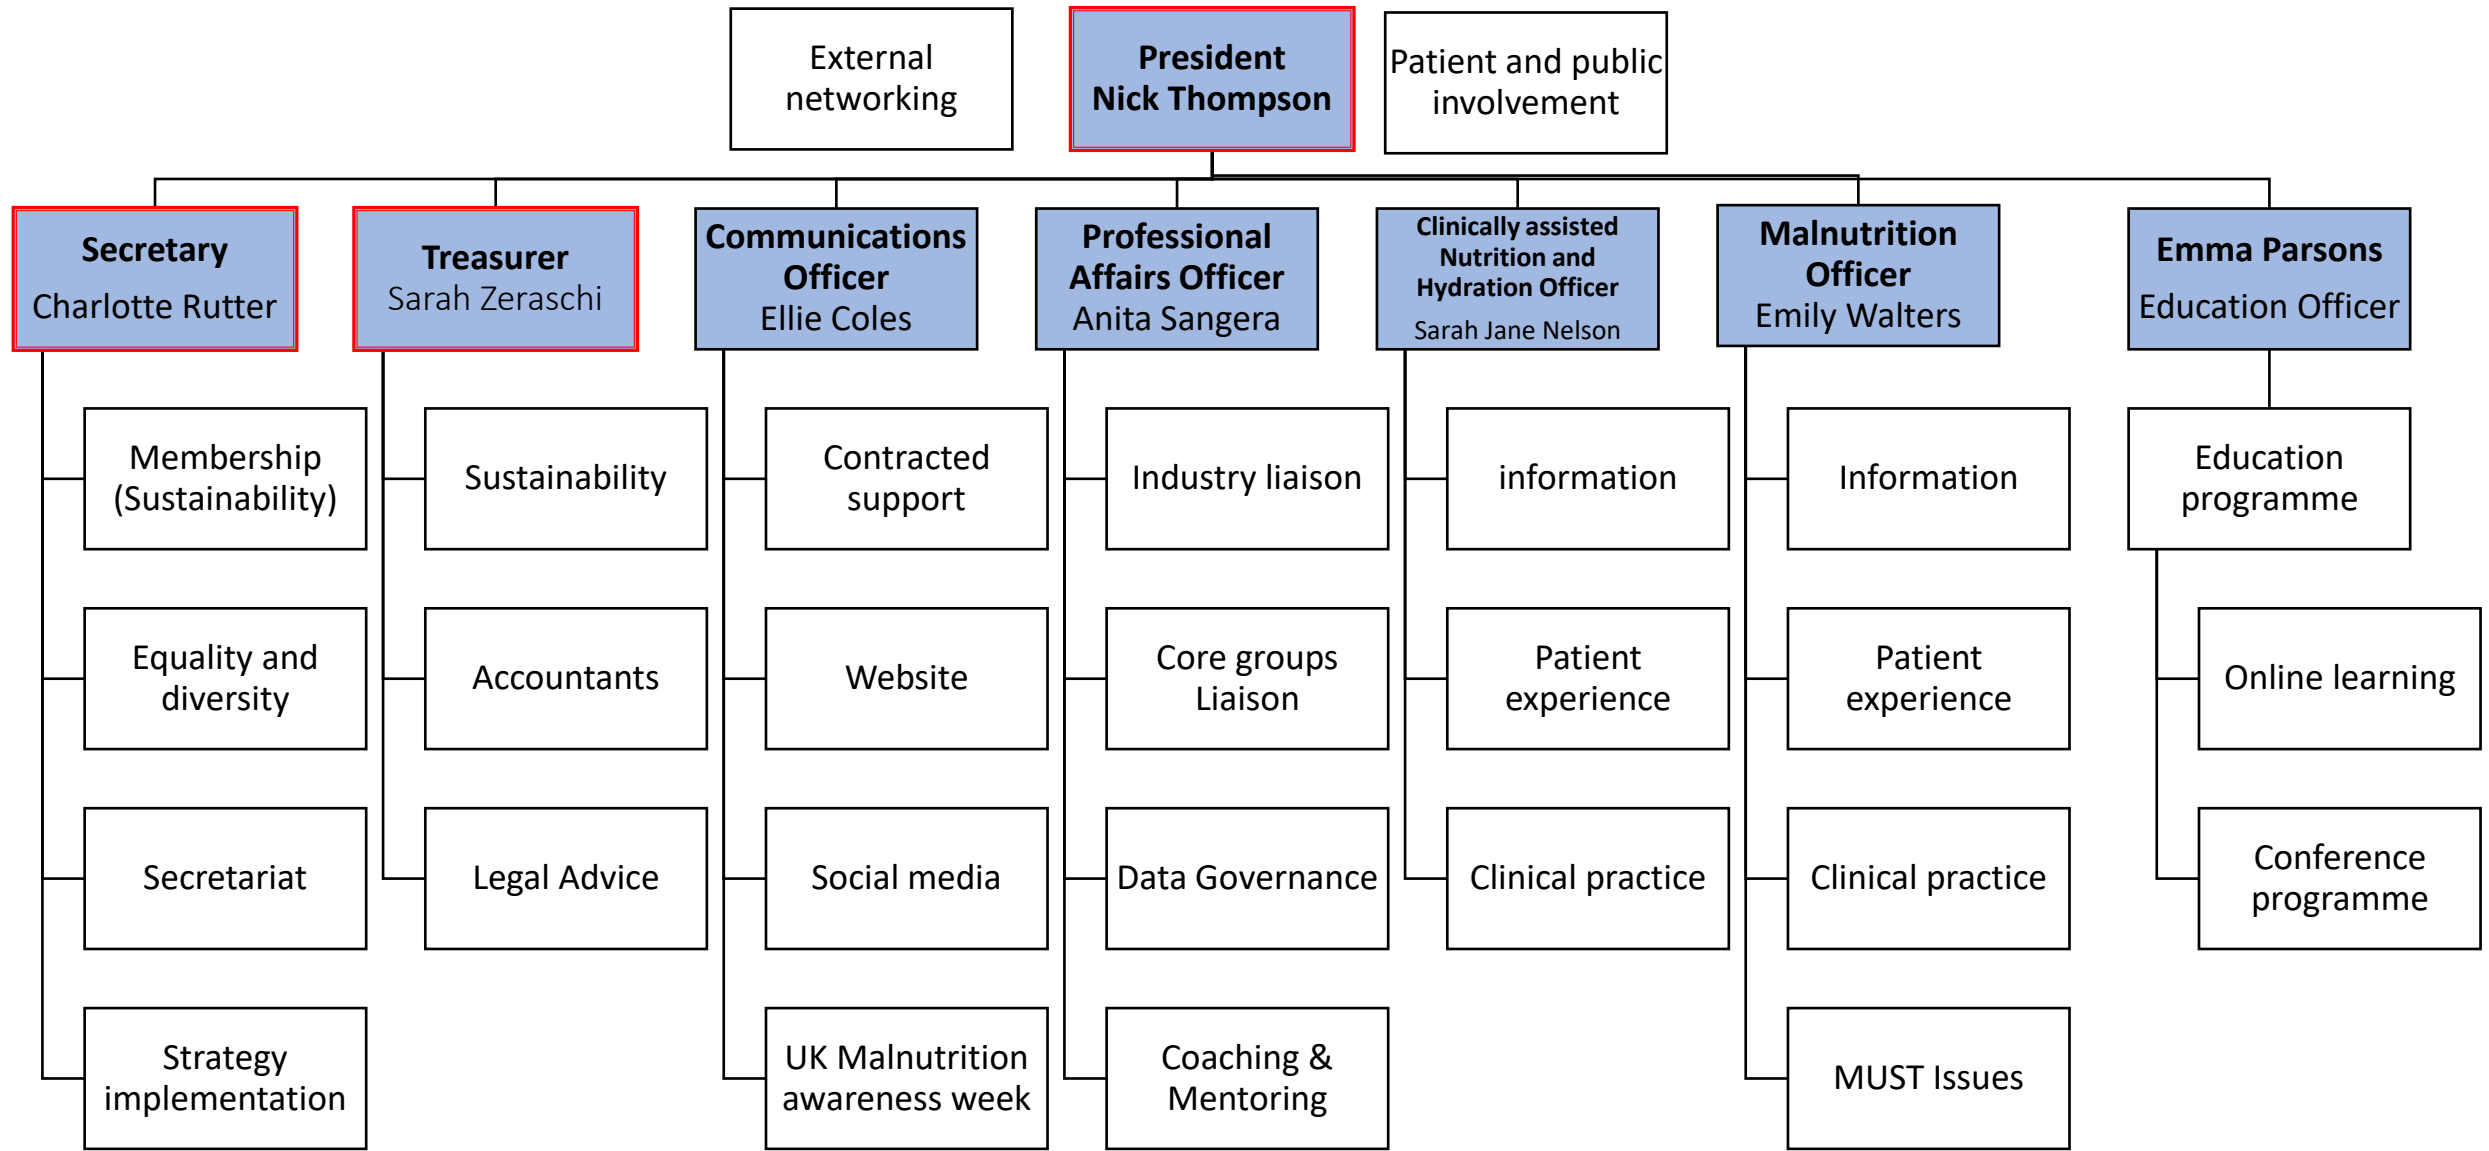

BAPEN COUNCIL

Trustee

Phil Lyons
External Trustee

Sarah McIntyre
External Trustee

Roger Phillips
External Trustee

Alastair McKinlay
Faculty Chair

Alan Brown
External Trustee

Trustee

Executive committee

MEMBERSHIP PATIENTS