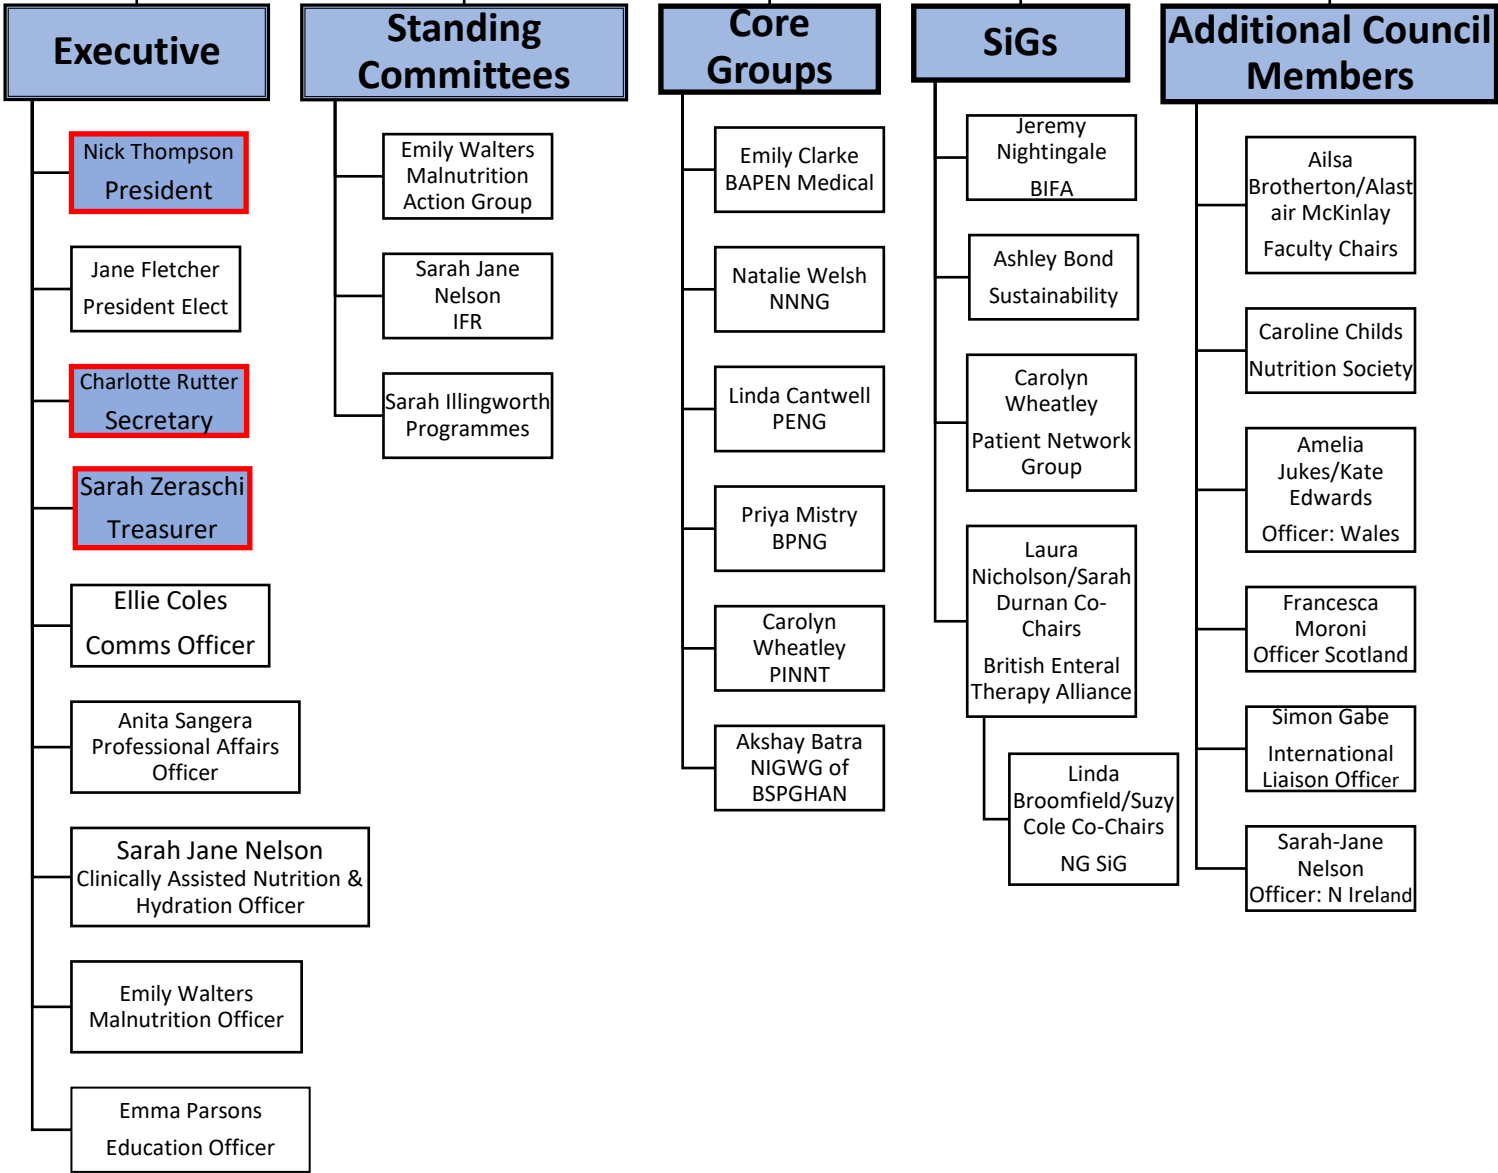

BAPEN COUNCIL

Trustee

Phil Lyons
External Trustee

Sarah McIntyre
External Trustee

Roger Phillips
External Trustee

Alastair McKinlay
Faculty Chair

Alan Brown
External Trustee

Trustee

Executive committee

MEMBERSHIP PATIENTS