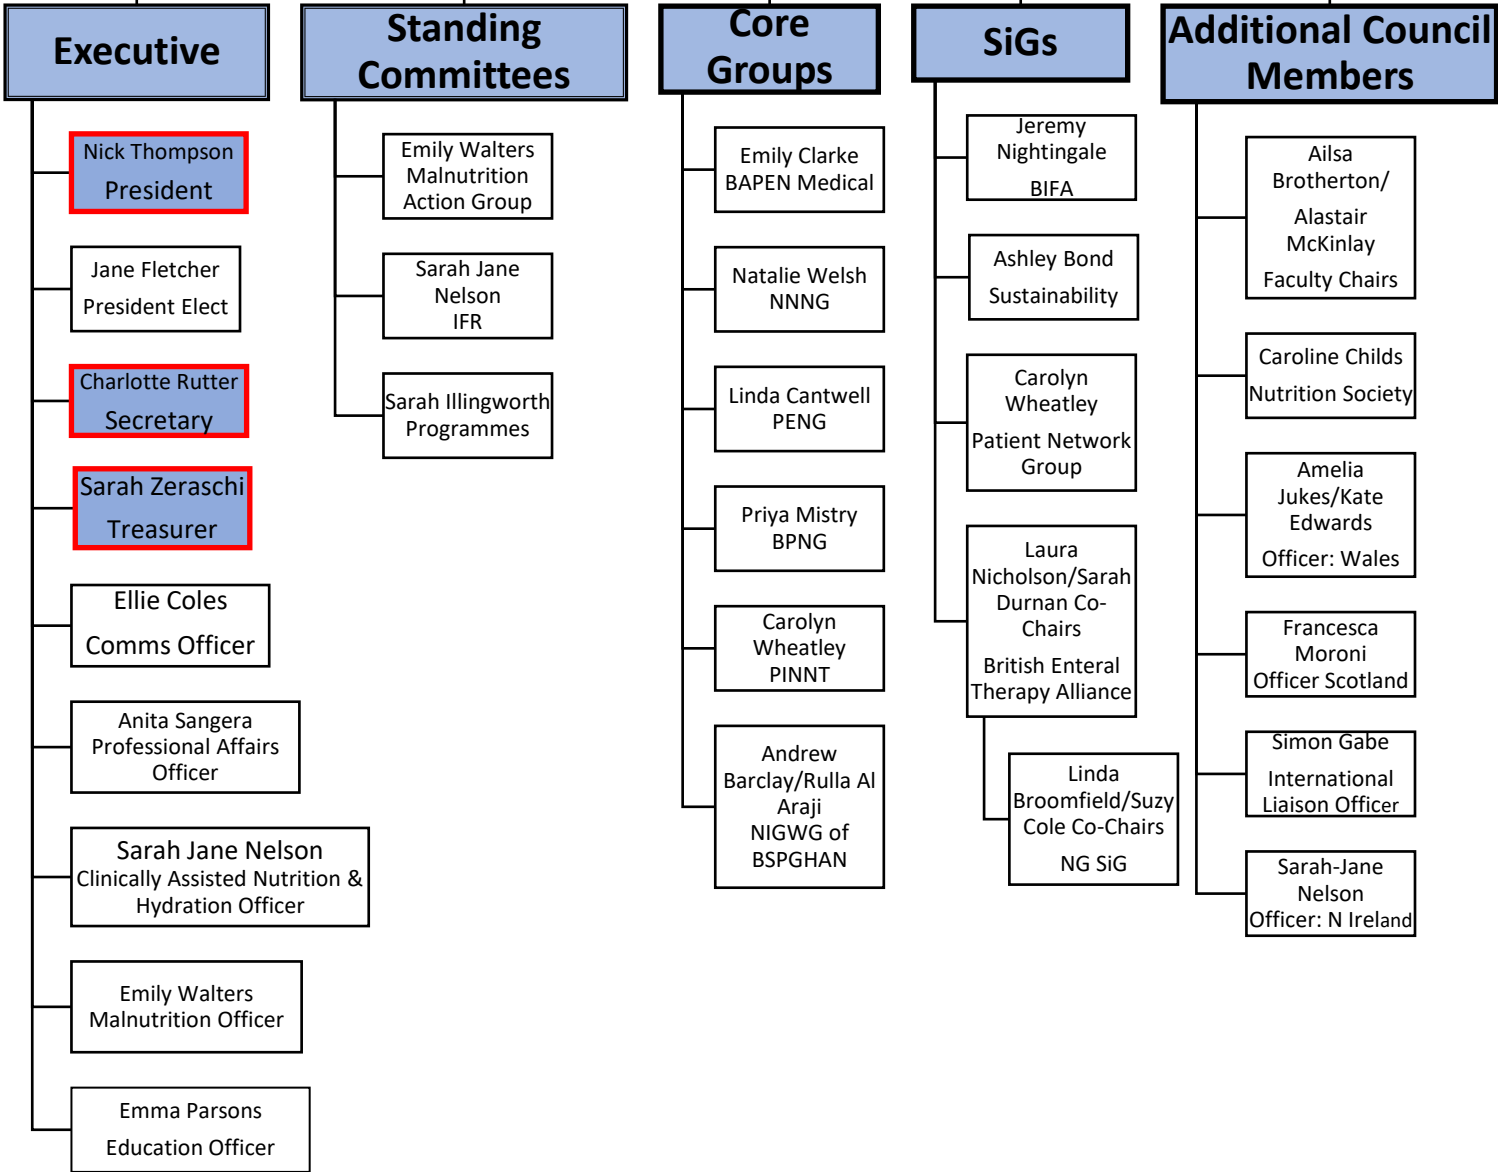

BAPEN COUNCIL

Trustee

Phil Lyons
External Trustee

Sarah McIntyre
External Trustee

Roger Phillips
External Trustee

Alastair McKinlay
Faculty Chair

Alan Brown
External Trustee

Trustee

Executive committee

MEMBERSHIP PATIENTS